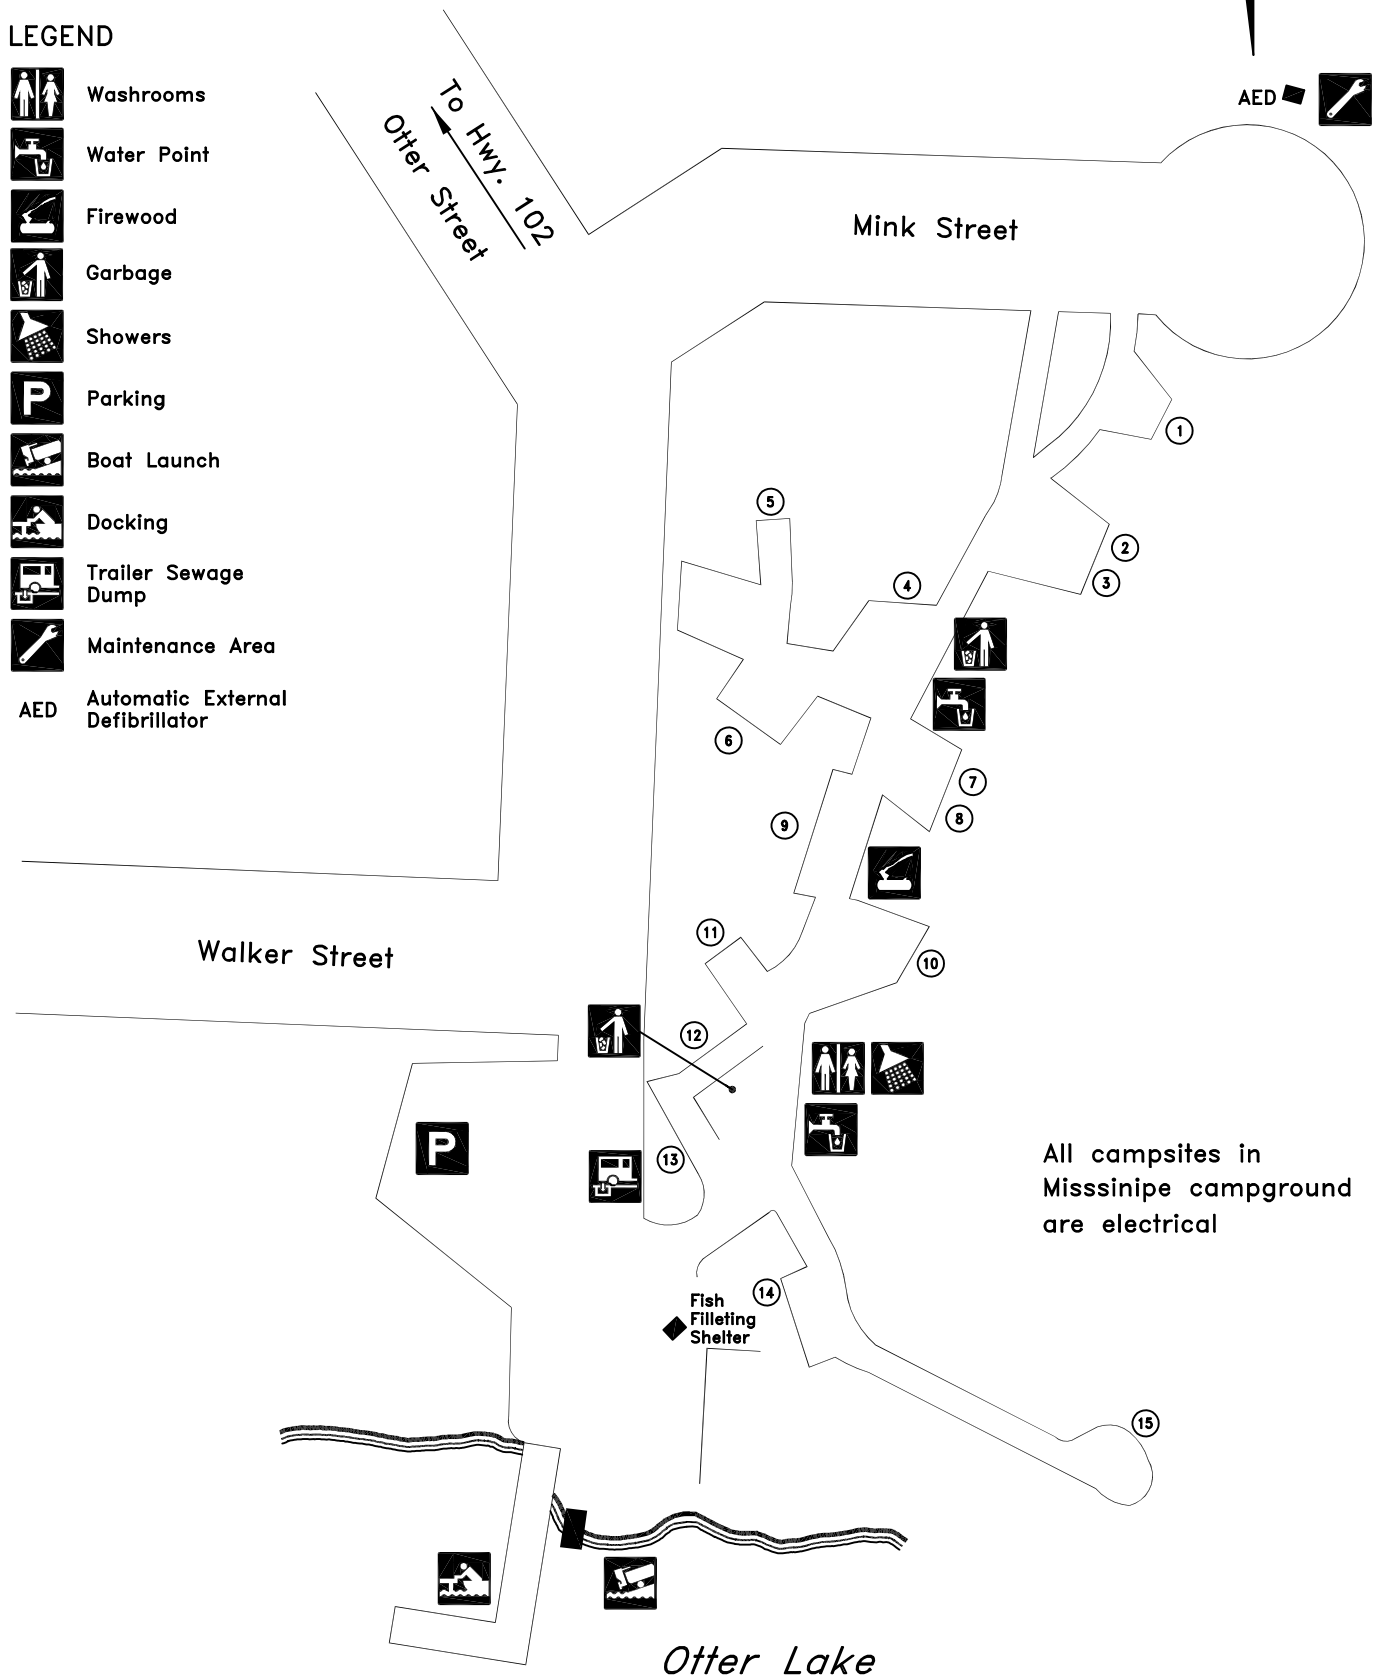

If you spot a forest fire call FIRE WATCH
 (toll free) 1-800-667-9660
 For PARK INFORMATION call 1-800-205-7070
 Monday -Friday, 8 am - 5 pm
 Call PARK WATCH 1-800-667-1788
 24 hours/day, to report disturbances,
 vandalism, wildlife or maintenance issues

LEGEND

-  Washrooms
-  Water Point
-  Firewood
-  Garbage
-  Showers
-  Parking
-  Boat Launch
-  Docking
-  Trailer Sewage Dump
-  Maintenance Area
- AED Automatic External Defibrillator

LAC LA RONGE PROVINCIAL PARK
 MISSIPIPE CAMPGROUND
www.parks.saskatchewan.ca